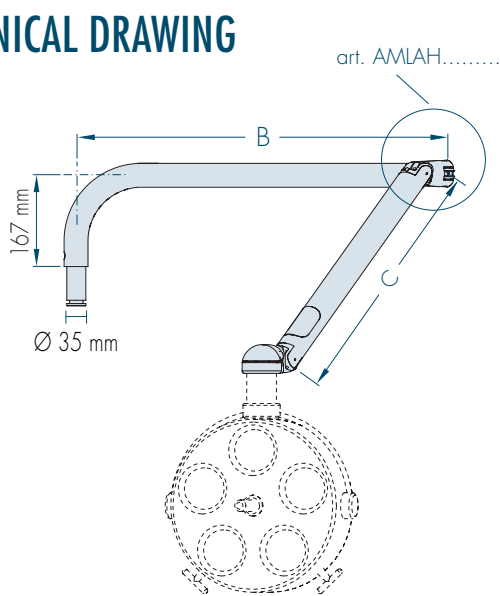

STANDARD SUPPLY

Standard supply comprises mount and cables kit. Pole mounts, hangers, clamps and accessories to be ordered separately (see pg. 20 - 21- 22).

CUSTOMIZATION

- Load capacity: specific load capacity different to the standard available upon request.
 Cables: customized supply available upon request.
 Colour: customized RAL colouring available upon request.

TECHNICAL DRAWING

installation set C

installation set M

CONFIGURATIONS

Code	Description	Code	Dimensions		Code	Installation set	Code	Colour
AMLAM	"Light" lamp mount		A	B	C	Down bend pipe	9002	RAL 9002 ●
AMLAH	"Heavy" lamp mount	7260	720 mm	600 mm	M	Up bend pipe	9003	RAL 9003 ○
							9010	RAL 9010 ○
							RAL	Customized

AMLAM	+	7260	+	M	+	9003	=	AMLAM7260M9003
-------	---	------	---	---	---	------	---	----------------

HOW TO ORDER

Specify the requested configuration by adding the single codes. **AMLAM7260M9003** is the article to order an articulated arm with "light" lamp mount arrangement (AMLAM) - dimensions 720x600 mm (7260) - up bend pipe (M) - white 9003 RAL colour (9003).