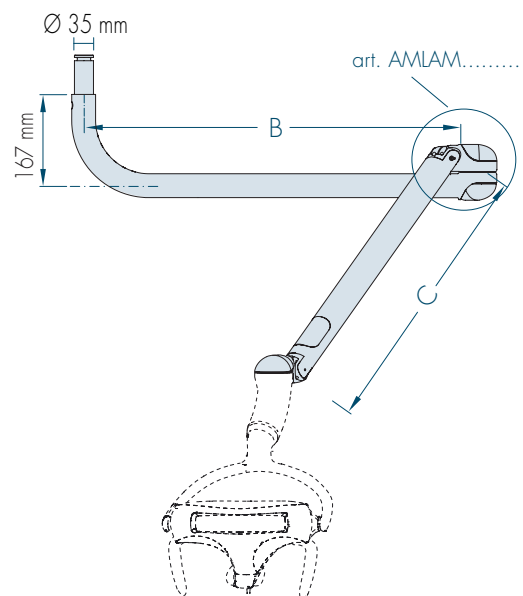

STANDARD SUPPLY

Standard supply comprises mount and cables kit. Pole mounts, hangers, clamps and accessories to be ordered separately (see pg. 20 - 21- 22).

CUSTOMIZATION

- Load capacity: specific load capacity different to the standard available upon request.
 Cables: customized supply available upon request.
 Colour: customized RAL colouring available upon request.

TECHNICAL DRAWING

installation set C

installation set M

CONFIGURATIONS

Code	Description	Code	Dimensions		Code	Installation set	Code	Colour
AMLAM	"Light" lamp mount		A	B	C	Down bend pipe	9002	RAL 9002 ●
AMLAH	"Heavy" lamp mount	7260	720 mm	600 mm	M	Up bend pipe	9003	RAL 9003 ○
							9010	RAL 9010 ○
							RAL	Customized

AMLAM	+	7260	+	M	+	9003	=	AMLAM7260M9003
-------	---	------	---	---	---	------	---	----------------

HOW TO ORDER

Specify the requested configuration by adding the single codes. **AMLAM7260M9003** is the article to order an articulated arm with "light" lamp mount arrangement (AMLAM) - dimensions 720x600 mm (7260) - up bend pipe (M) - white 9003 RAL colour (9003).